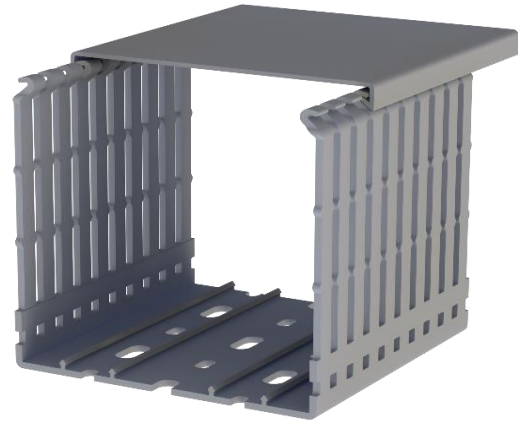

Klemsan®

KKD 1001

Order		
RAL 7030 - Stone Grey	Thin Slot (4-6)	555 1001

Dimensions	
Length	2.000,00 mm
Width	100,00 mm
Height w/o cover	97,30 mm
Height w/ cover	100,00 mm

Technical Data				
Material	PVC		Package Qty.	12 pcs. x 2 mt.
Inflammability	UL 94 V0		Wire Fill Capacity	60%
Max. Service Temp.	60°C		Min. Service Temp.	-15°C